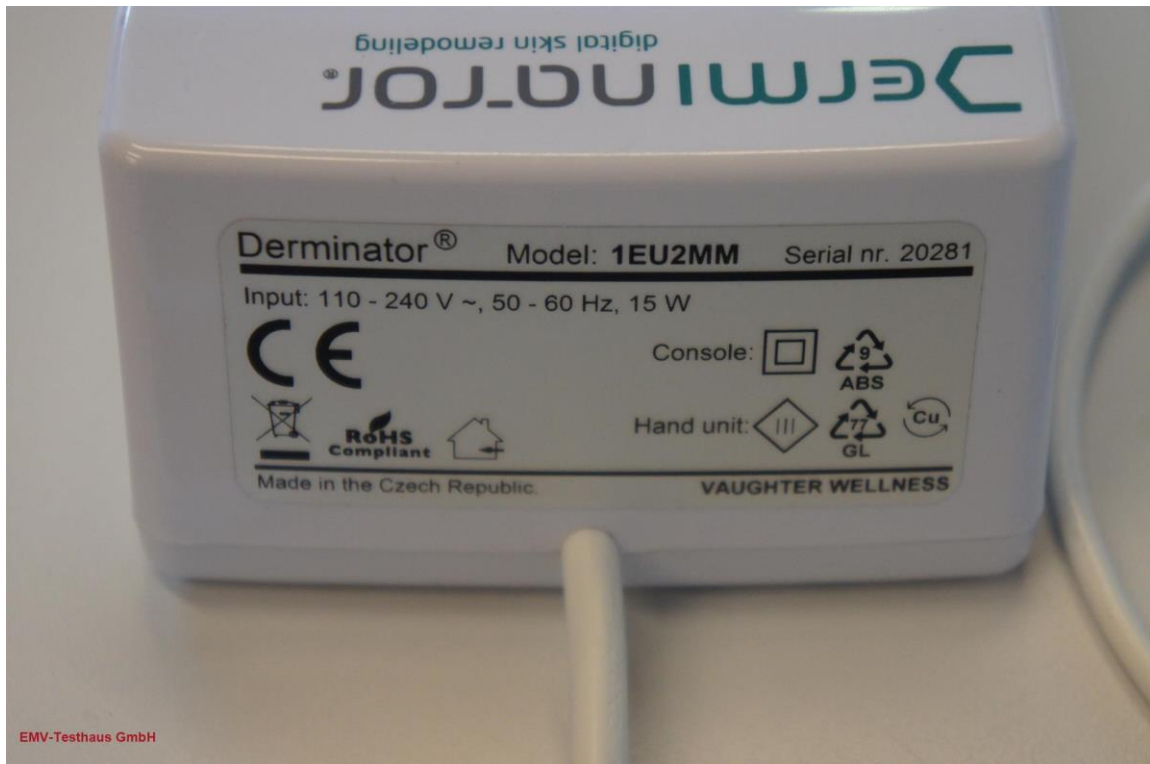

Picture 2: Name plate of EUT